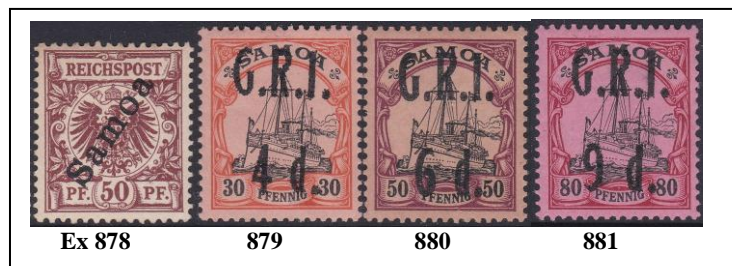

Lot No	Description	SG Cat #	Grade	Est $
PITCAIRN ISLANDS - Continued				
834	1949 UPU (4)	13/16	UM	16
835	1964-65 QE2 / Pictorials (13)	36/48	M-H	7
836	1967 QE2 Decimal Surcharges (13)	69/81	M-HR	6
837	1975 Mailboats mini-sheet	161	UM	12
838	1994 Xmas / Flowers (4)	458/61	UM	5
839	PORTUGAL 1999 Sydplex pair + mini-sheet	2697a/9	UM	8
RAS AL KHAIMA				
840	1965 Kennedy (3)	9/11	Fine U	6
841	1965 Churchill (3)	12/14	UM	6
842	ROMANIAN POST OFFICES IN TURKEY 1896 King 20pa & 1Pi Surcharges on piece with complete oval Express cancel. Toned perfs, still scarce	10 11	Fine U	25
843	RUSSIA 1922 45p Worker - Airmail/Aircraft Overprint	284	UM	25
RUSSIAN POST OFFICES IN TURKEY				
844	1865 (10pa) Steamship, NO GUM	6	Unused	32
845 #	- (2 Pi) value (£150)	7	M-H	135
846 #	1876 Numerals - Black Surcharges (2)	22 24	Fine U	90
847 #	- Blue Overprints - 7k FU, 8K pen cancel with rear expert mark	23 25	Used/FU	200